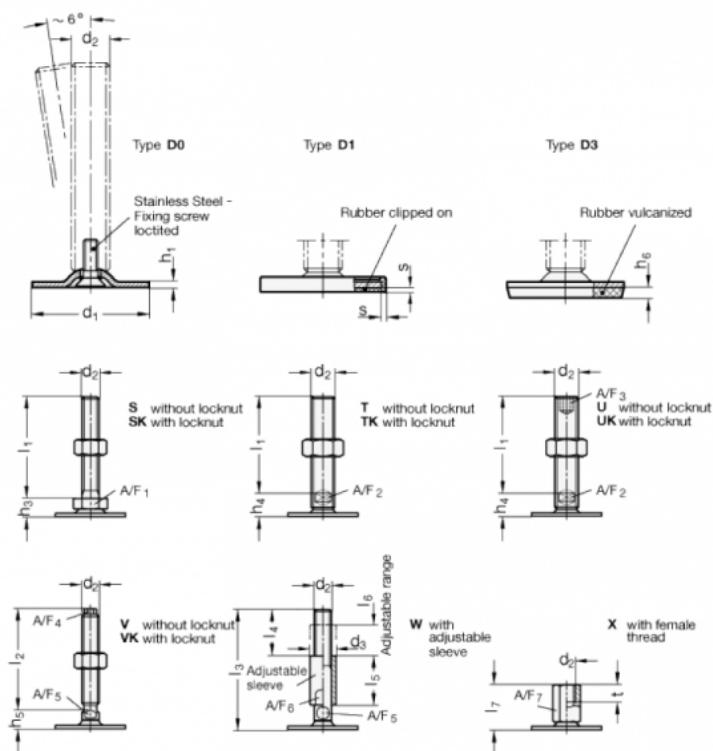

Data Sheet

Article number: 204180M24125D1UK

Description: E+G levelling foot
GN 41-80-M24-125-D1-UK

Note: UK With nut, Hexagon socket at the top, Wrench flat at the bottom

Measures

$$A/F2 = 19$$

$$s = 2$$

$$A/F3 = 12$$

$$d1 = 80$$

$$d2 = M24$$

$$h1 = 3$$

$$h4 = 21$$

$$h6 =$$

$$l1 = 125$$